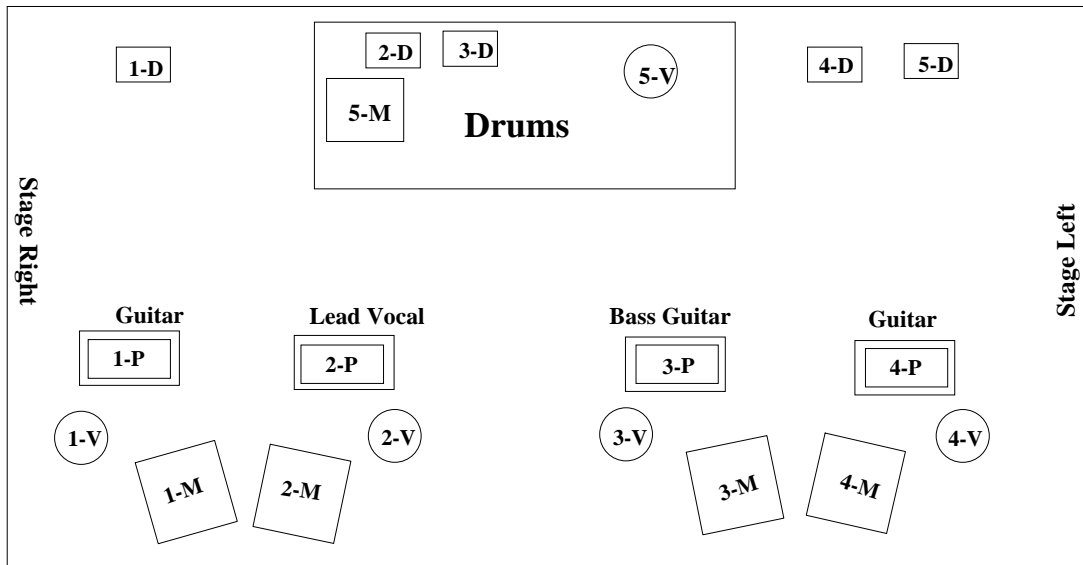

Second Chance Band Stage Profile

See Stage Profile Legend Below

| |
|---|
| <p>1-D,Thru 5-D = Direct Boxes 1-P, Thru 4-P = Pedal Board Locations 1-M, Thru 5-M = Stage Monitors 1-V, Thru 5-V = Vocal Mics</p> |
|---|